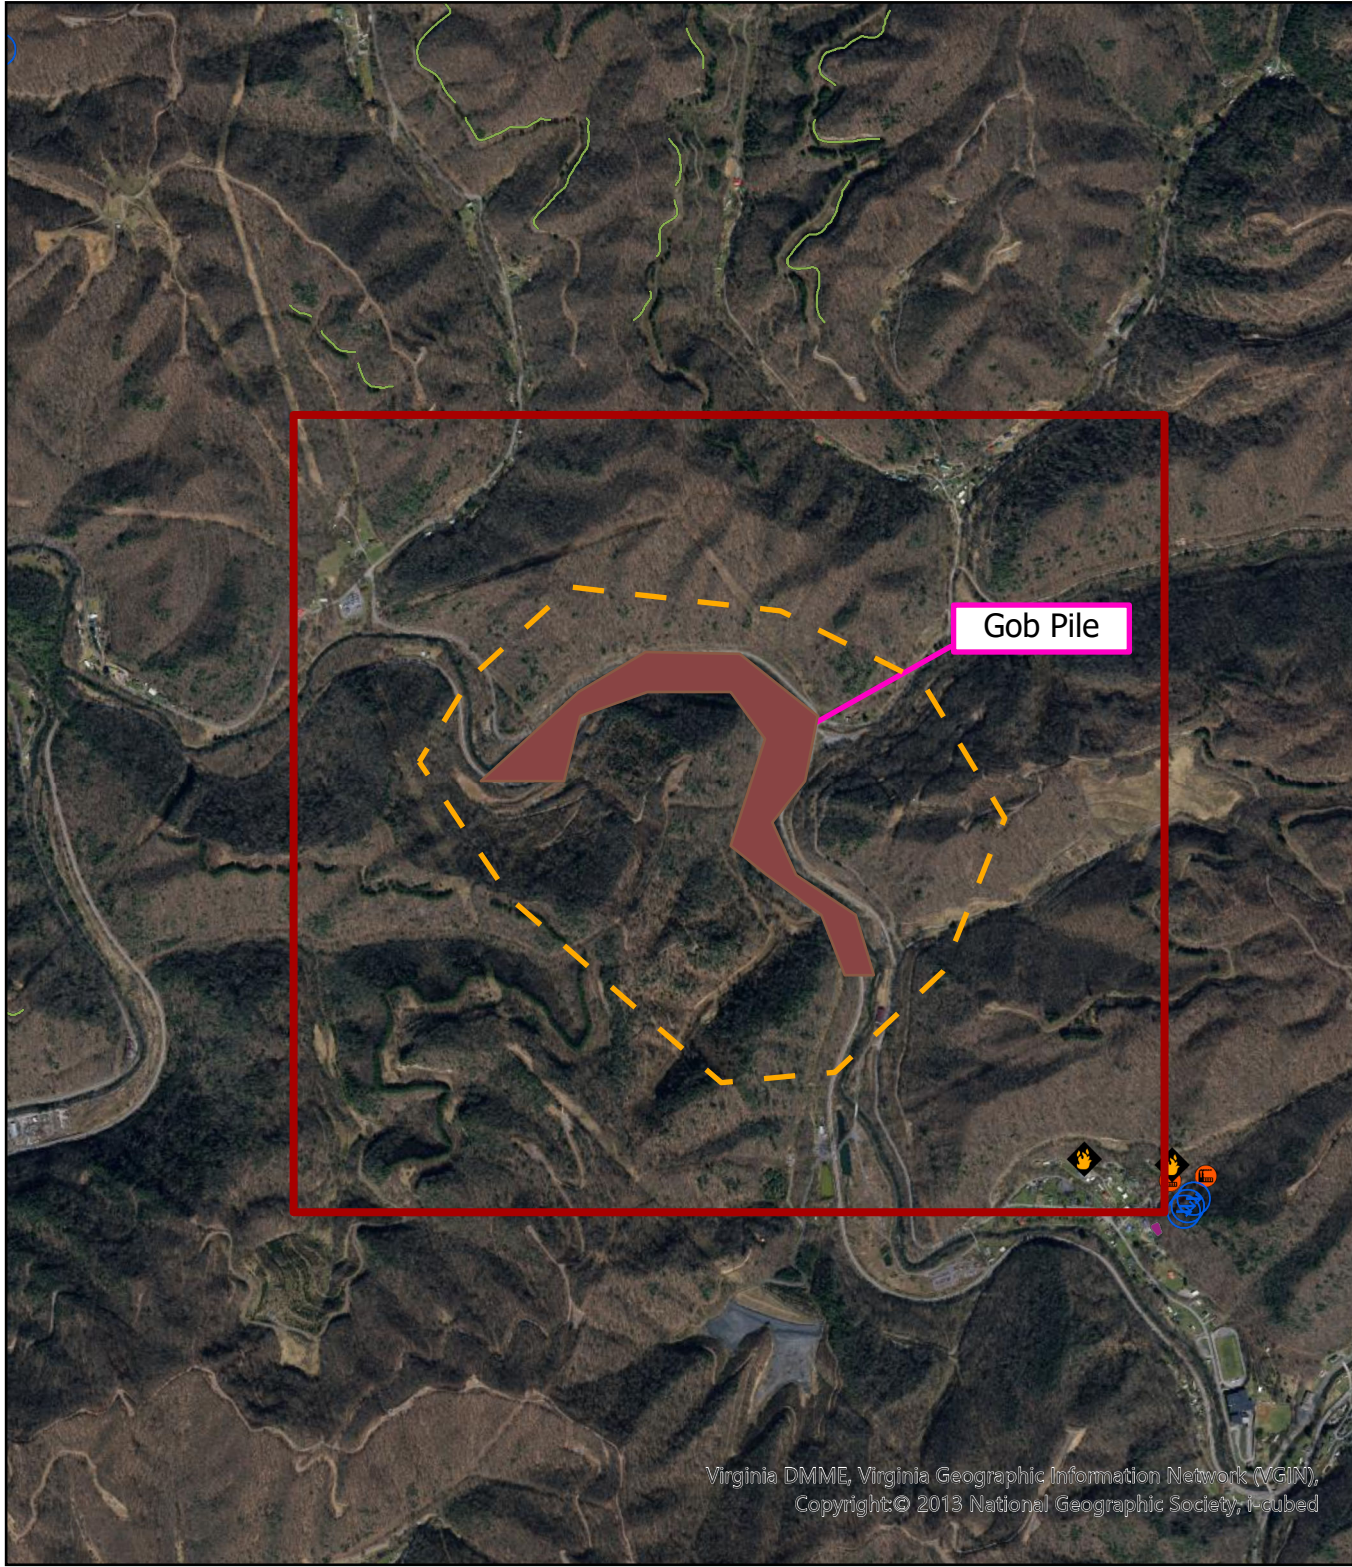

Spruce Pine Gob Pile
FY22 #22303
Buchanan County, VA

0 5001,000 2,000
Feet